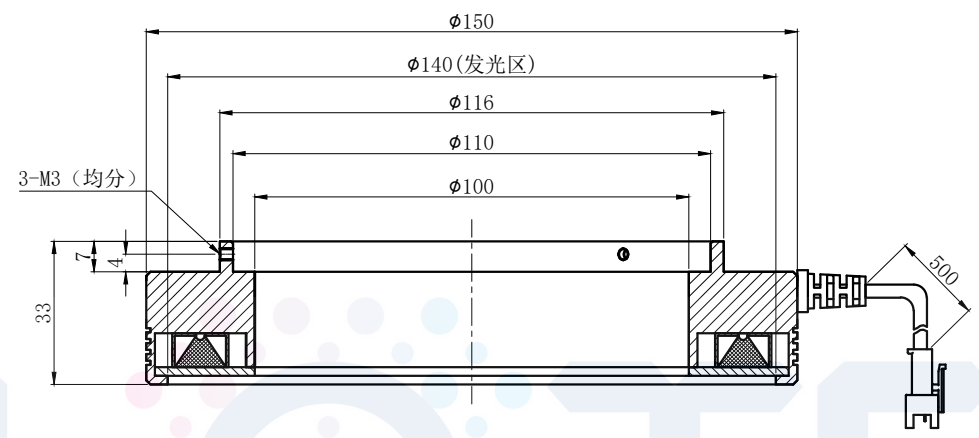

LTS-RNH15090

产品型号	LTS-RNH15090
LED发光色	R(红)/W(白)
输入电压	DC 24V(max)
消耗功率	/
电缆极性	1:+、2:NC、3:-

Copyright 2011~2018 LOTS. All rights reserved. Reproduction or photocopy without permission is prohibited.