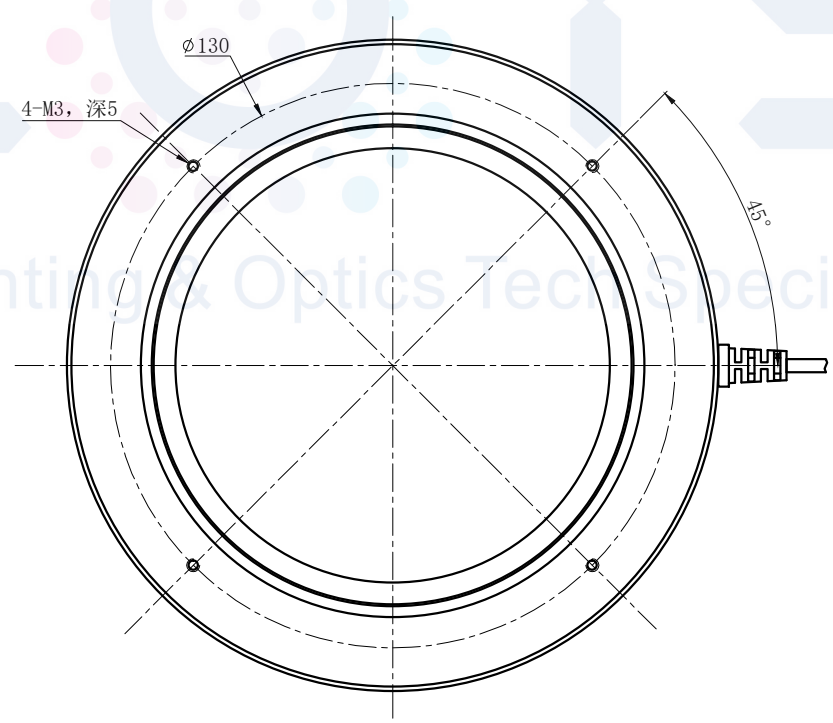

LTS-RNH15090

产品型号	LTS-RNH15090
LED发光色	R(红)/W(白)
输入电压	DC 24V(max)
消耗功率	/
电缆极性	1:+、2:NC、3:-

Copyright 2011~2018 LOTS. All rights reserved. Reproduction or photocopy without permission is prohibited.