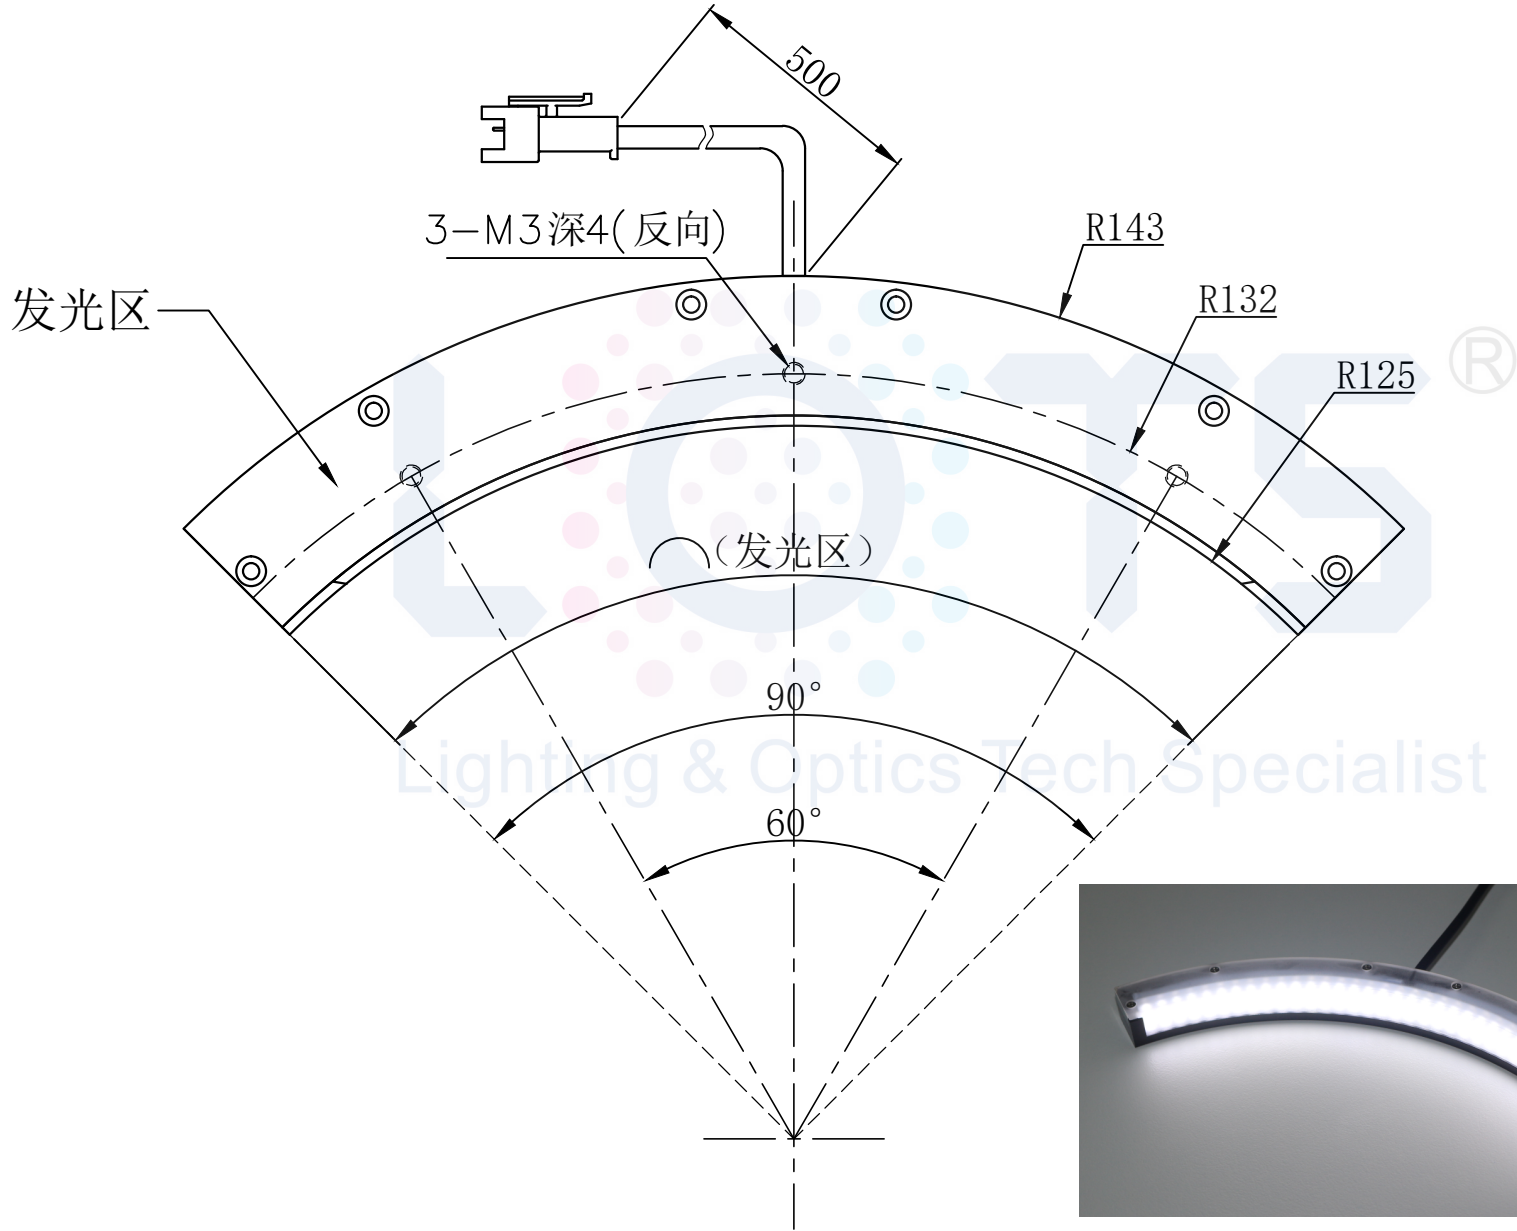

LTS-SRN28600-90

产品型号	LTS-SRN28600-90
LED发光色	W(白)/R(红)
输入电压	DC 24V(max)
消耗功率	3.12W(W)/1.92W(R)
电缆极性	1:+、2:NC、3:-

Copyright 2011~2014 LOTS. All rights reserved. Reproduction or photocopy without permission is prohibited.