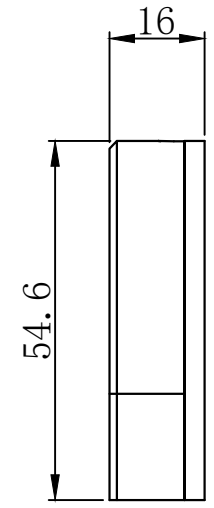

LTS-SRN28600-90

产品型号	LTS-SRN28600-90
LED发光色	W(白)/R(红)
输入电压	DC 24V(max)
消耗功率	3.12W(W)/1.92W(R)
电缆极性	1:+、2:NC、3:-

Copyright 2011~2014 LOTS. All rights reserved. Reproduction or photocopy without permission is prohibited.